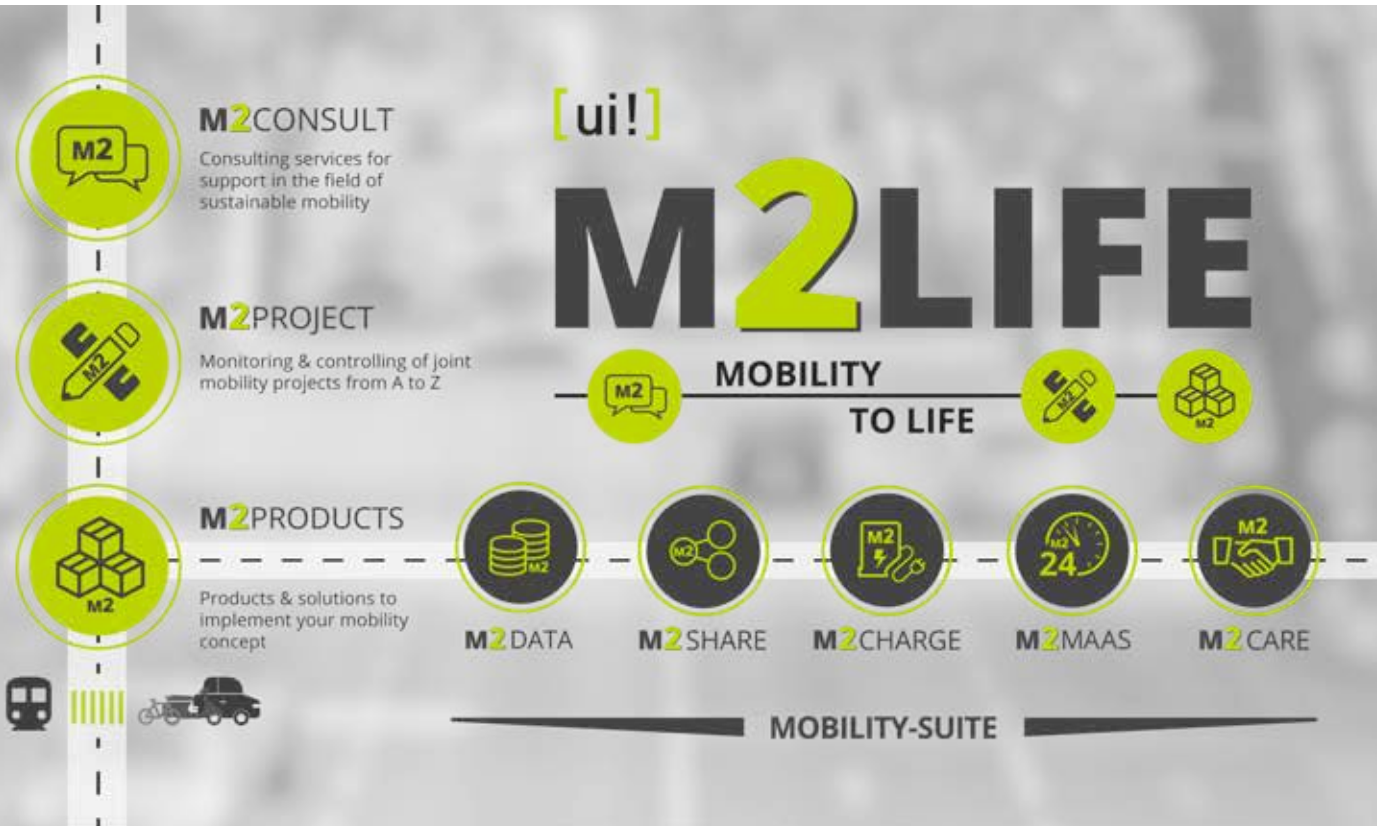

We are Mobility

for personal, business
or public use

[M2LIFE - Integrated Mobility Concepts]

The focus of smart cities, communities, districts or regions is on optimizing the quality of life of their citizens. An important part of this is a functioning, sustainable mobility model, which supports every user the optimal form of mobility. This is our objective and we support you from your first concept to project implementation with our [ui!] M2LIFE mobility offer for personal, business or public use.